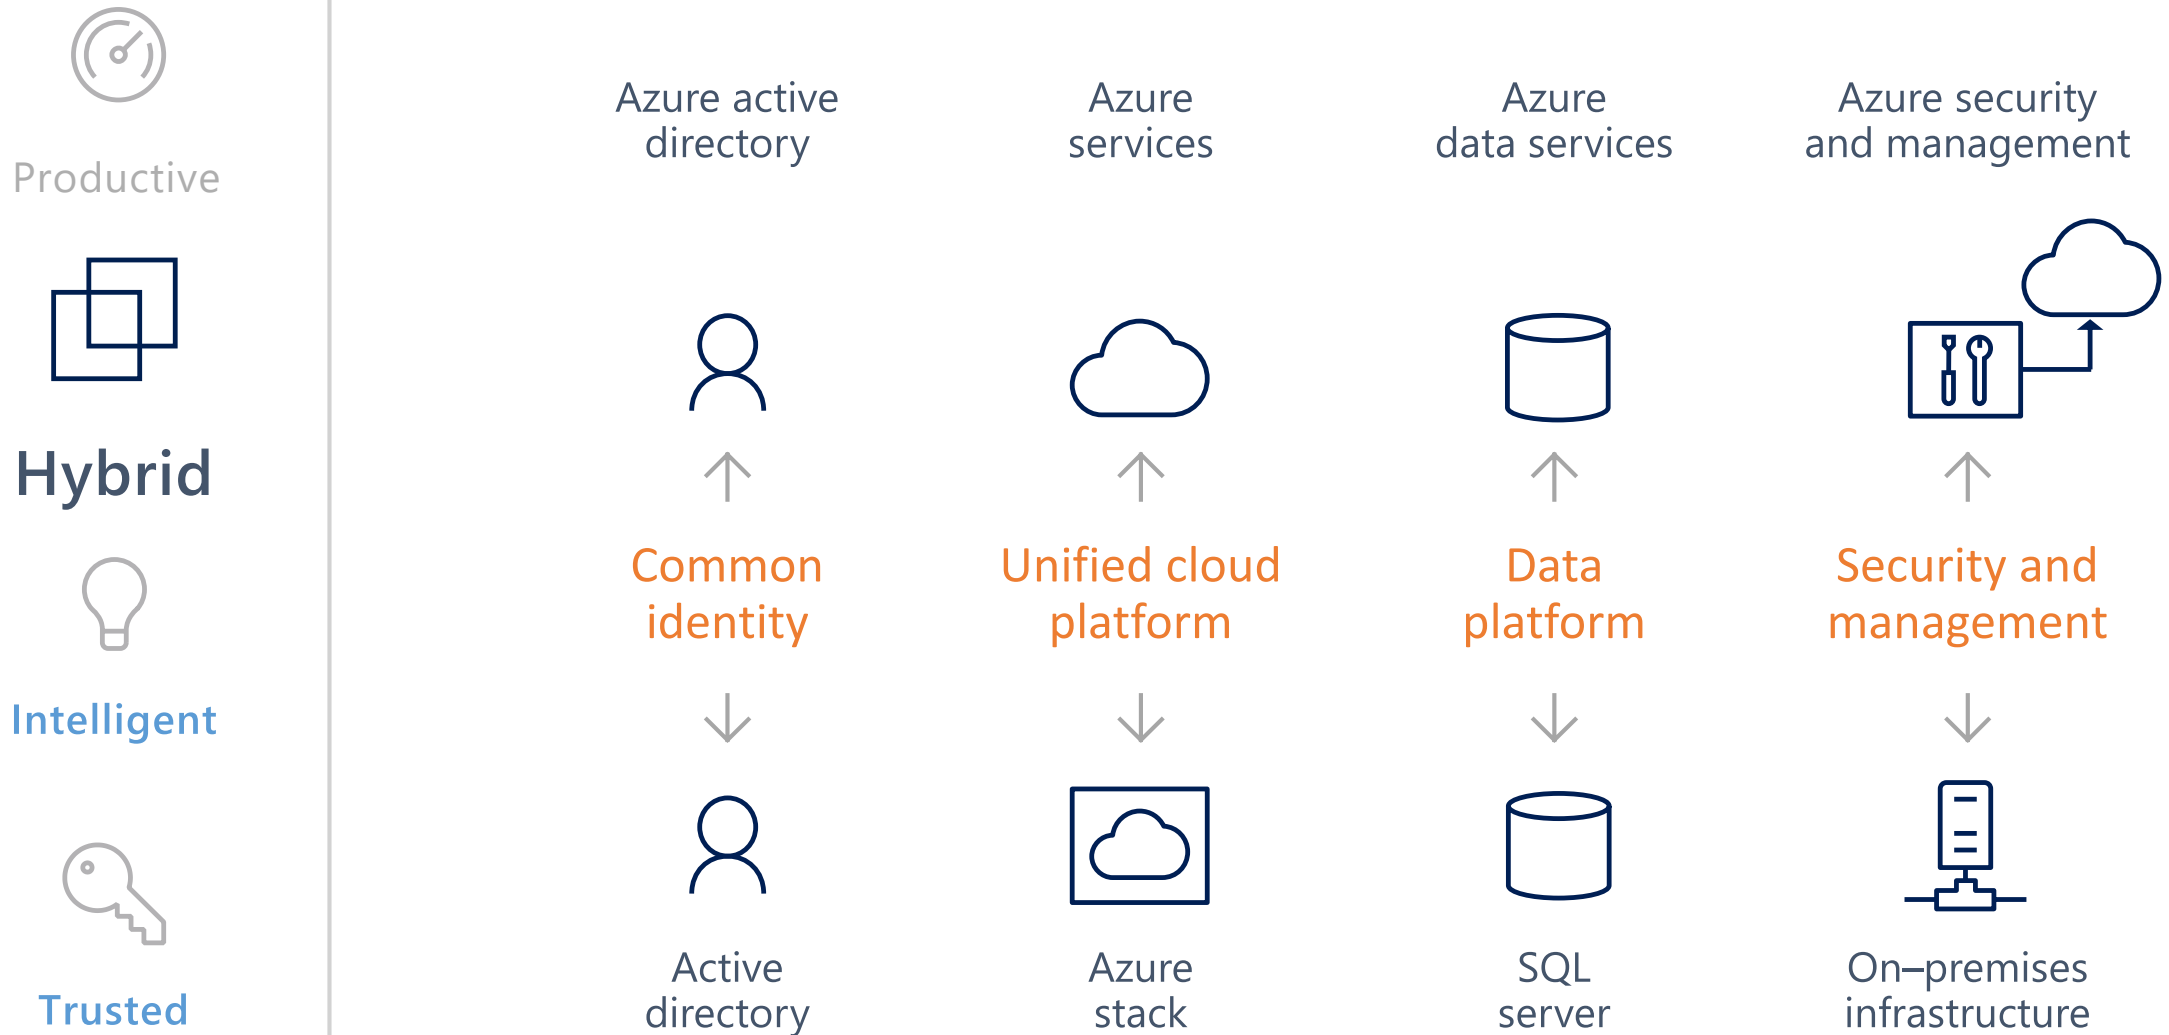

Intelligent

Trusted

Integrated tooling
Visual Studio
third-parties | DevOps

100+ services
Azure functions
Kubernetes | Logic apps

Unified management
Single cloud | Policy
and Governance

Secure and well—managed for IT

-  **Productive**
-  **Hybrid**
-  **Intelligent**
-  **Trusted**

The only consistent, hybrid cloud

Productive

Hybrid

Intelligent

Trusted

Azure Stack—an extension of Azure

At the edge
and disconnected