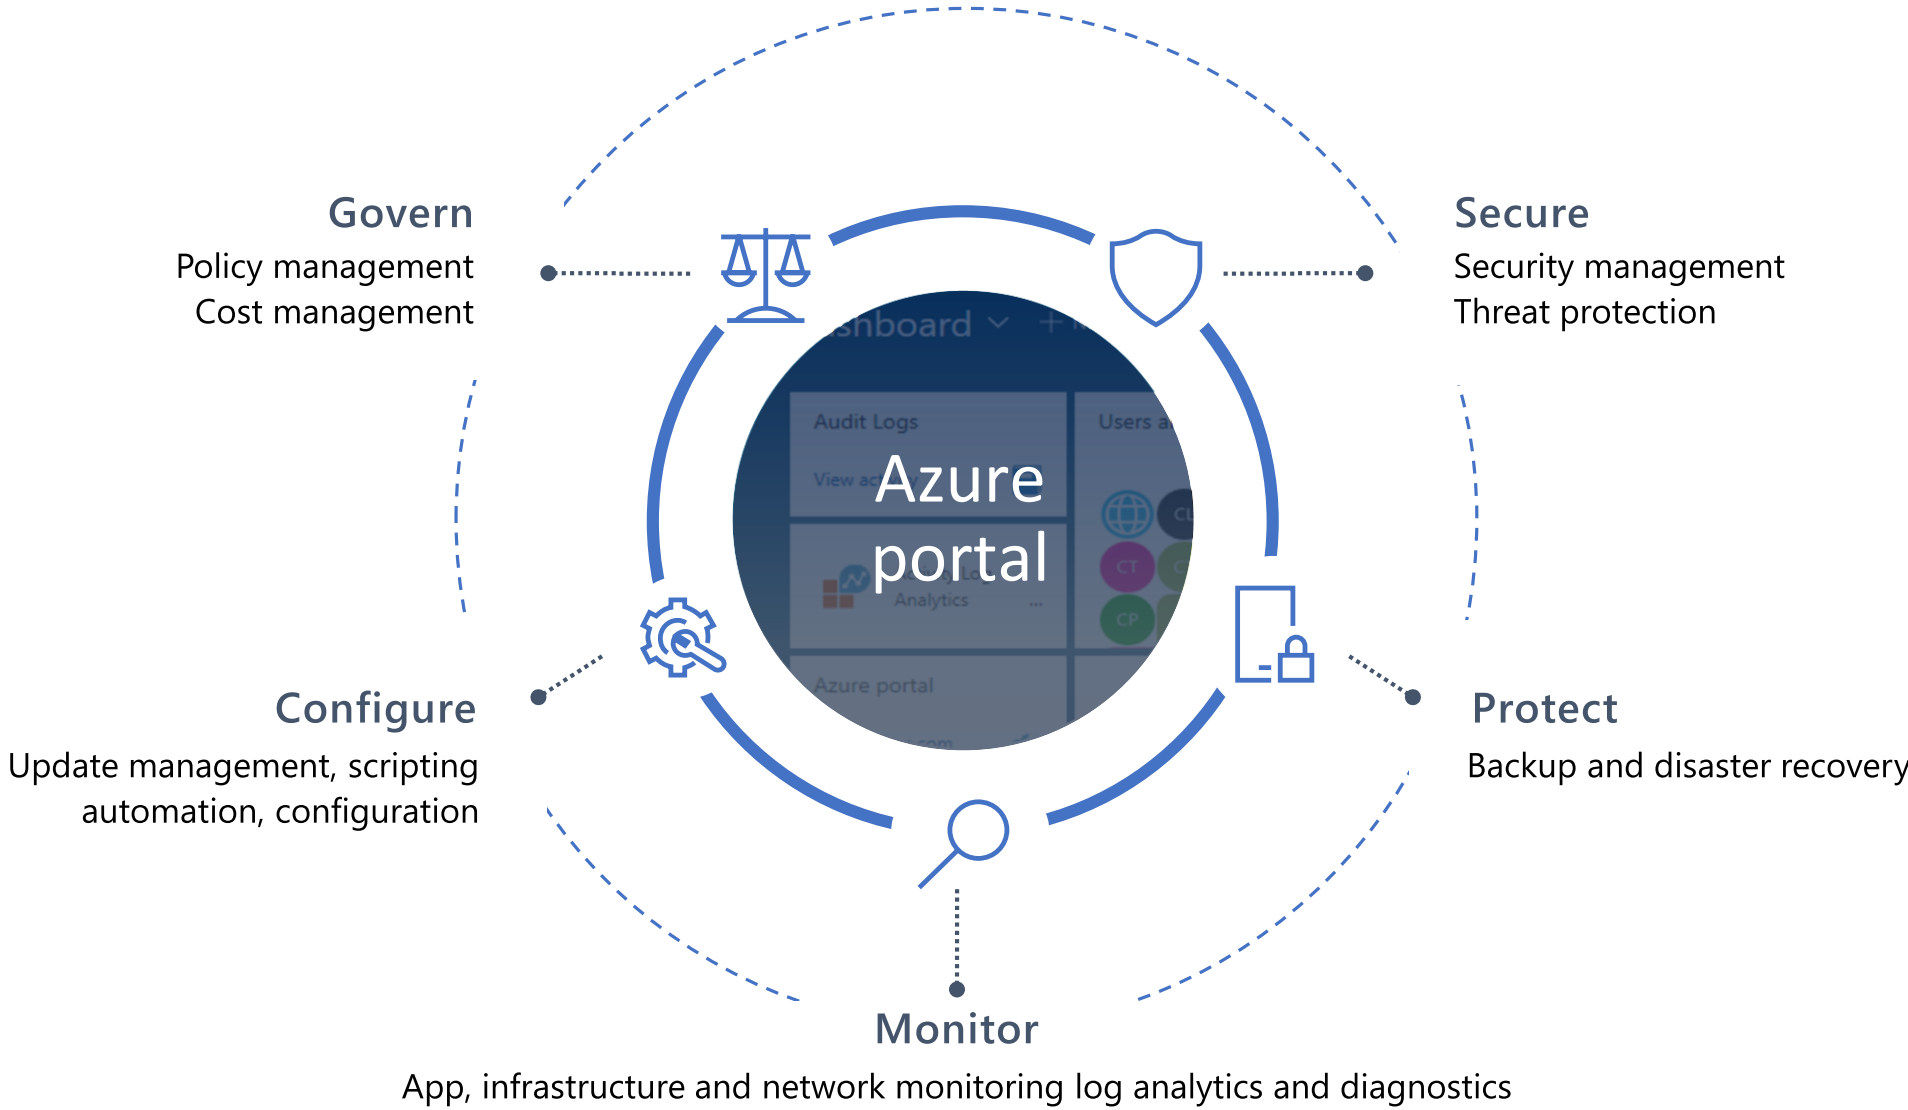

Intelligent

Trusted

Integrated tooling
Visual Studio
third-parties | DevOps

100+ services
Azure functions
Kubernetes | Logic apps

Unified management
Single cloud | Policy
and Governance

Secure and well—managed for IT

-  **Productive**
-  **Hybrid**
-  **Intelligent**
-  **Trusted**

The only consistent, hybrid cloud

Productive

Hybrid

Intelligent

Trusted

Azure Stack—an extension of Azure

At the edge
and disconnected